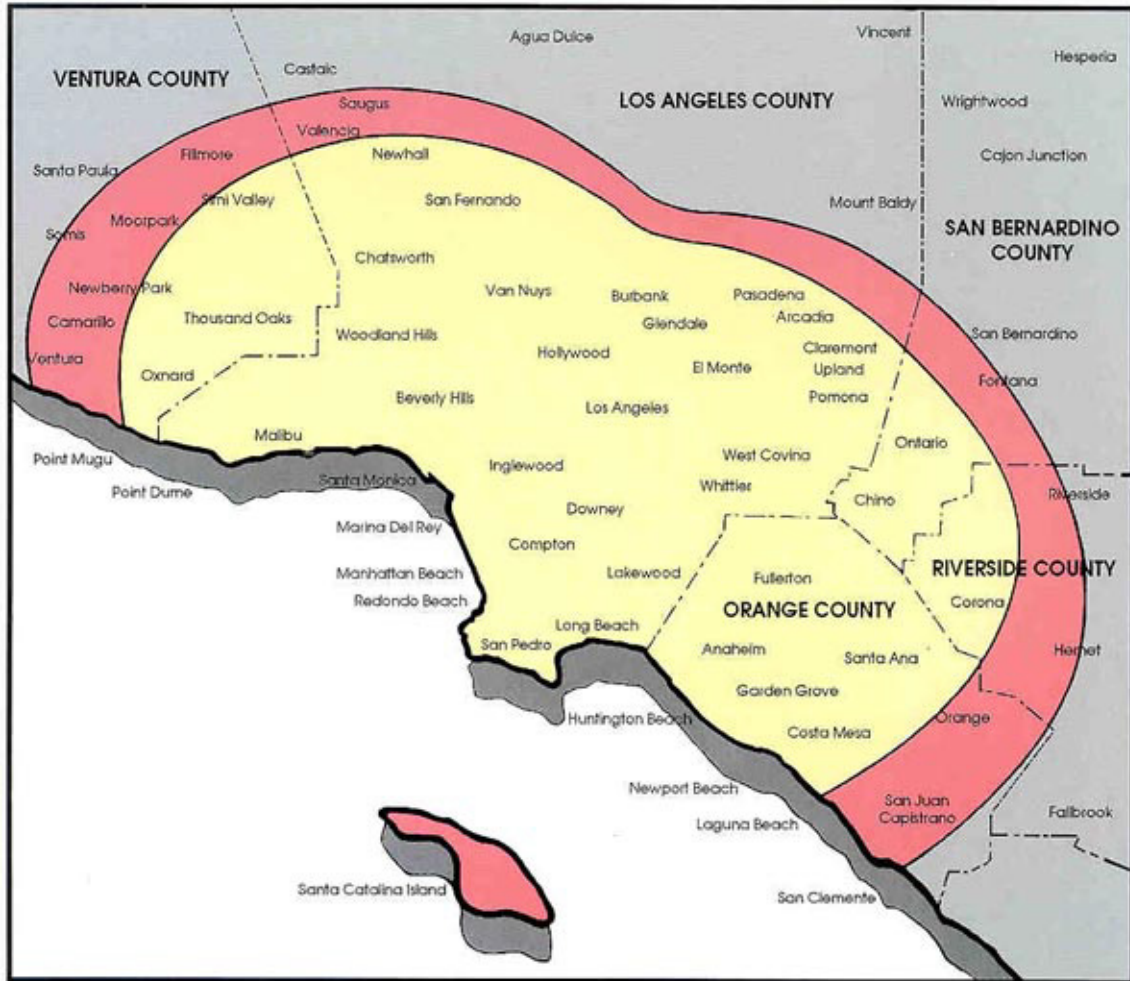

SIGNAL COVERAGE MAP

-  Predicted Coverage (1mV/m)
-  (0.5mV/m)

KLSX Los Angeles, California

97.1 MHz • 20.9kW • 3001ft (HAAT)

Portions of the 0.5mV/m service area may be subject to interference.

5670 Wilshire Boulevard; Suite 200; Los Angeles, CA 90036